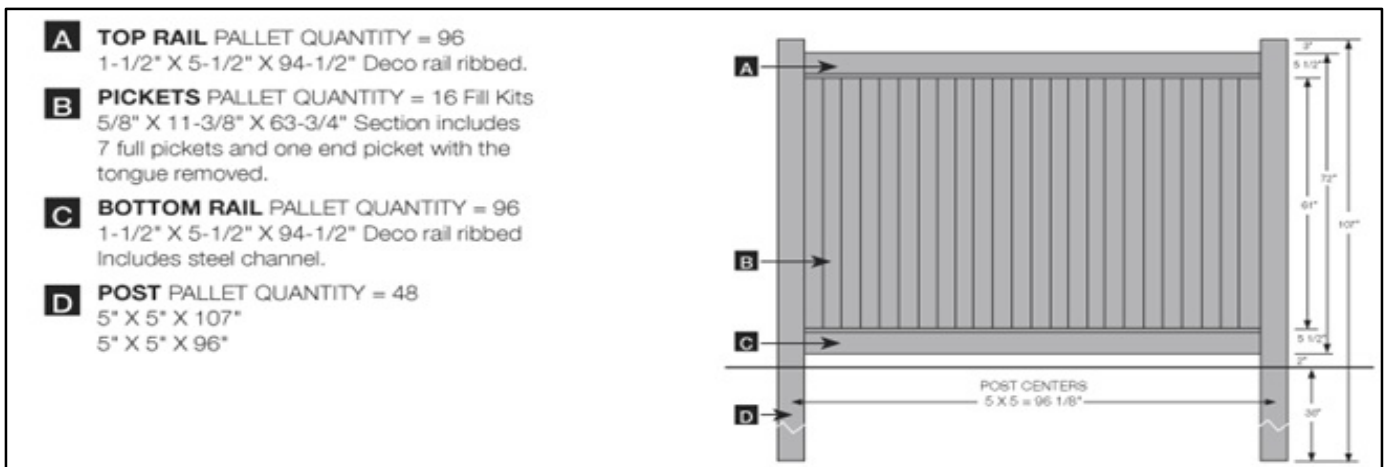

BUFFTECH - New Lexington

Stock Color = White

*** = In Stock Items

Replace "x" with correct color code - W = White : T = Tan

White

Tan

Panels

BT-218002-x	72" High x 8' Wide ***	$94.65	$104.13
BT-NLEX-72W (Kit Code for internal use only)			

Posts

BT-536024-x	Line Post- 5" x 5" x 107" ***	$26.77	$29.44
BT-536014-x	Corner Post- 5" x 5" x 107" ***	$26.77	$29.44
BT-536034-x	End Post- 5" x 5" x 107" ***	$26.21	$28.81
BT-539108-x	Blank Post- 5" x 5" x 107" ***	$28.49	$31.35
BT-70106	Post Stiffener - 5" x 5" x 106" ***	$82.66	$82.66

Post Caps

BT-70418-x	Flat Cap***	$2.69	$2.94
BT-70493-x	Ball Cap	$7.92	$8.69
BT-70416-x	Gothic Cap	$6.50	$7.15
BT-70427-x	New England Cap ***	$5.08	$5.60

Gates

BT-437070-x	42" Wide - Pre-Assembled Gate *** Actual OTO = 42-3/8"	$186.69	$205.37
BT-42736-x	Gate Kit *** (Order with 1 Panel Section to make custom size gate) Gate Kit includes (2) 2-1/2 x 4" up-rights. Order (2) gate kits for Double Drive Gates	$131.46	$144.61
BT-70033-x	Gate Extension Kit - 72" *** (Order with 1-Gate Kit and 1-Panel Section to make a 72" wide gate)		$19.35
BT-71414	2" EZ Set Post Brackets (pair w/hardware)		$11.73