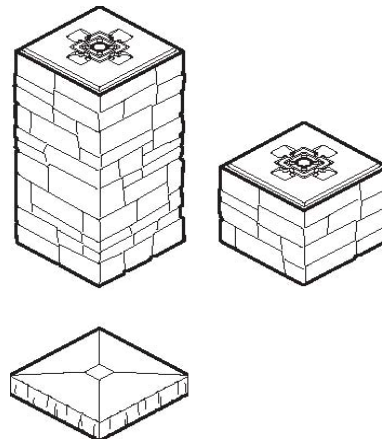

Architectural Columns that can be used for Residential or Commercial Applications.

Providing the look of authentic hand carved stone. Installs in Minutes.

Color: Tuscan and Torino

50 Year Warranty

Part #	Description	Weight (lbs) per Each	Price
<u>16" Columns</u>			
BEL02COL-83	20" x 20" x 16" Column - Tuscan w/Aggregate	10	$193.65
BEL02COL-84	20" x 20" x 16" Column - Torino w/Aggregate	10	$193.65
<u>38" Columns</u>			
BEL01COL-83	20" x 20" x 38" Column - Tuscan w/Aggregate	25	$335.16
BEL01COL-84	20" x 20" x 38" Column - Torino w/Aggregate	25	$335.16
<u>Caps</u>			
BEL01CAP-85	Cap 24" x 24" x 6" - Keystone	9	$139.03
BEL01CAP-89	Cap 24" x 24" x 6" - Cobblestone	9	$139.03
<u>Sealant</u>			
BSEALANT-83	Mortar Sealant - Tuscan		$13.55
BSEALANT-84	Mortar Sealant - Torino		$13.55